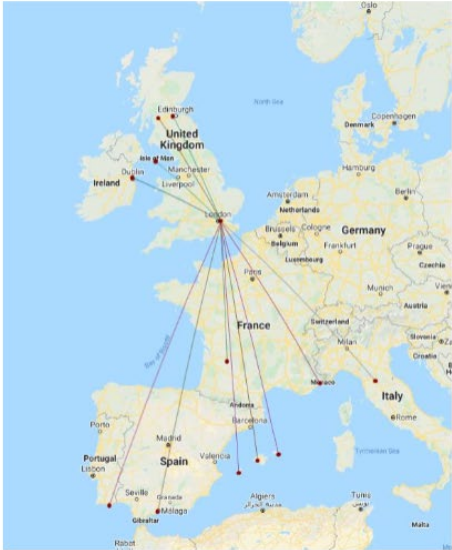

London City

LCY schedule

Spain	August	September
IBZ	8x	11x
AGP	6x	9x
PMI	6x	5x
MAH	2x	

UK

IOM	6x	6x
EDI	4x	6x
GLA	2x	6x
BHD		6x

Italy

FLR	7x	14x
LIN		5x

France	August	September
NCE	3x	9x
EGC	4x	3x

Netherlands

AMS		6x
RTM		5x

Ireland

DUB	2x	6x

Germany

FRA		5x
TXL		5x

Switzerland

ZRH		5x

Portugal

FAO	2x	

Schedule subject to change